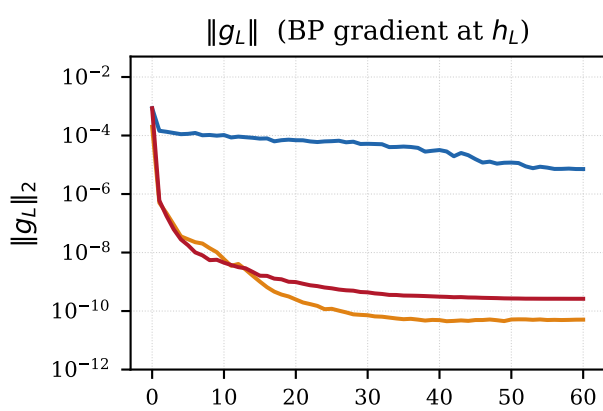

ViT-Mini

ResMLP no-LN

StudentNet